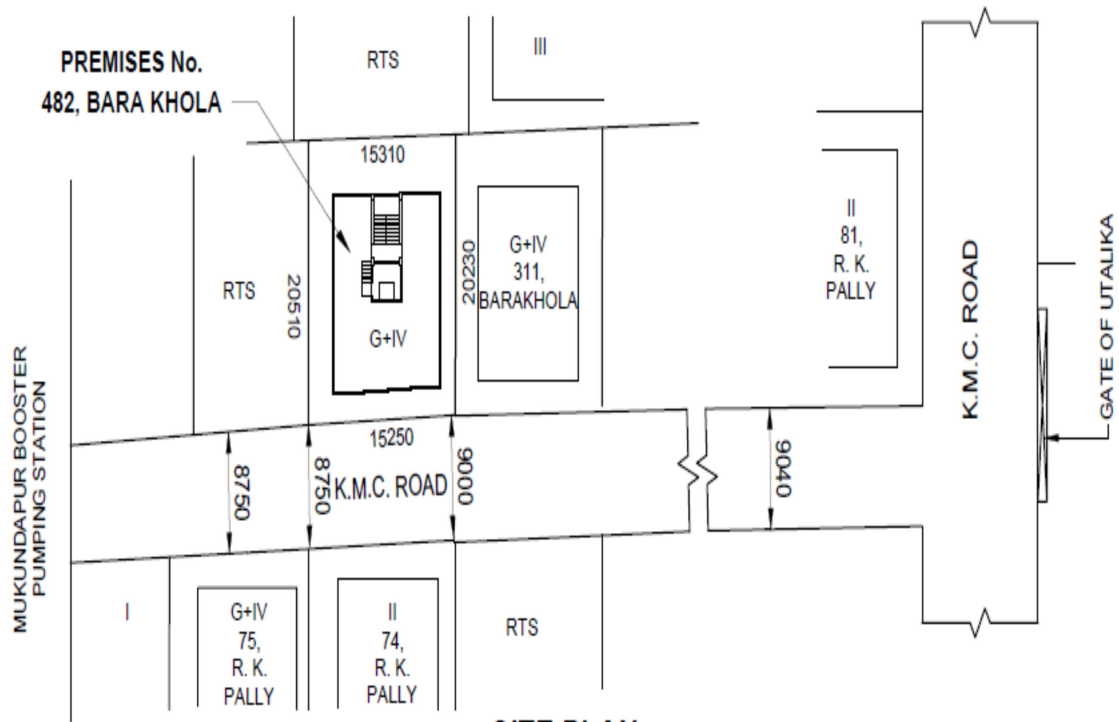

**LOCATION MAP WITH LATITUDE AND LONGITUDE OF THE PROJECT NAMED RAJ KIRON** at Premises No. - 482, Bara Khola, Ward No. - 109, Borough - XII of KMC, Mouza - Bara Khola, J.L. No. - 21, R.S. Dag No. - 143, R.S. Khatian No. - 147, P.S. - Purba Jadavpur, P.O. - Mukundapur, Kolkata - 700099, WB, India:

Latitude: 22.492922597859934,

Longitude: 88.40194145018626

**SITE PLAN**  
**SCALE - 1 : 600**

**ROYAL SHELTERS**  
*Aristek Chakrabarty*  
Partner

**ROYAL SHELTERS**  
*Anjit Chakrabarty*  
Partner

**Siddhidata Apartment, Ground Floor**  
Office :- **10, Ruby Park, Kasba**  
**Kolkata - 700078**